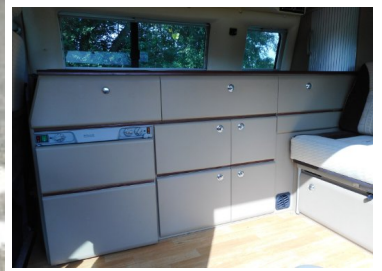

2006(06) Auto-Sleepers Trooper T30 CARAVAN TDI SWB

£29,995

Engine: Diesel
Gearbox: 5-Speed
Capacity: 1896cc
Mileage: 40,000
BHP: 103bhp

Junction 7 Motorhomes
 Drakes Broughton Garage
 Drakes Broughton
 Pershore
 Worcestershire, WR10 2AG

PORTA POTTI
 HOB
 GRILL
 3 POINT SEATBELTS
 POP TOP
 POWER STEERING
 AWNING

A very clean example of this ever popular marque, having only had 2 previous owners